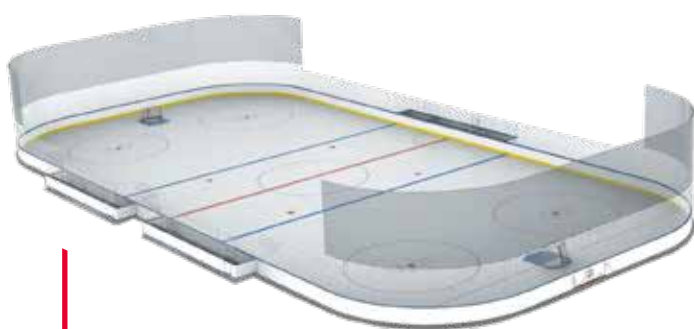

Quick Adapt

✓ Avoid the high costs of a complete rink reconstruction

✓ Comply with IIHF regulations to host A-League championships

✓ Switch flexibly between the two sizes with one rink

60x30 m
EU-SIZE

56x26 m*
NHL-SIZE

ONE SYSTEM, MANY SIZES

The innovative, patented QuickAdapt System is the cost-effective alternative to a complete rebuilding to reduce your ice rink to the NHL size. It moves the dasher board with the help of hydraulic cylinders reducing the size of the ice rink by 4 meters within 3 hours only.

*Size can be set to: 60x30, 60x28, 60x26, 58x28, 56x26 m

MORE INFO