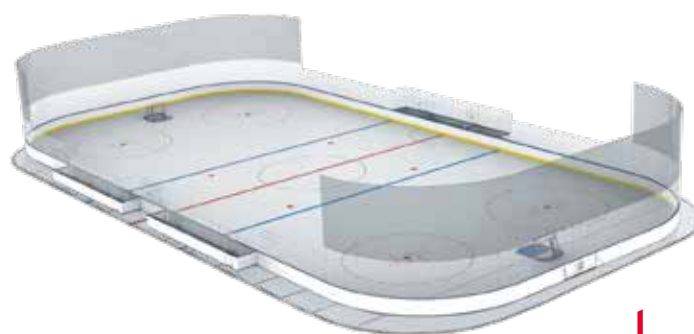

Quick Adapt

✓ Avoid the high costs of a complete rink reconstruction

✓ Comply with IIHF regulations to host A-League championships

✓ Switch flexibly between the two sizes with one rink

60x30 m
EU-SIZE

56x26 m*
NHL-SIZE

ONE SYSTEM, MANY SIZES

The innovative, patented QuickAdapt System is the cost-effective alternative to a complete rebuilding to reduce your ice rink to the NHL size. It moves the dasher board with the help of hydraulic cylinders reducing the size of the ice rink by 4 meters within 3 hours only.

*Size can be set to: 60x30, 60x28, 60x26, 58x28, 56x26 m

MORE INFO